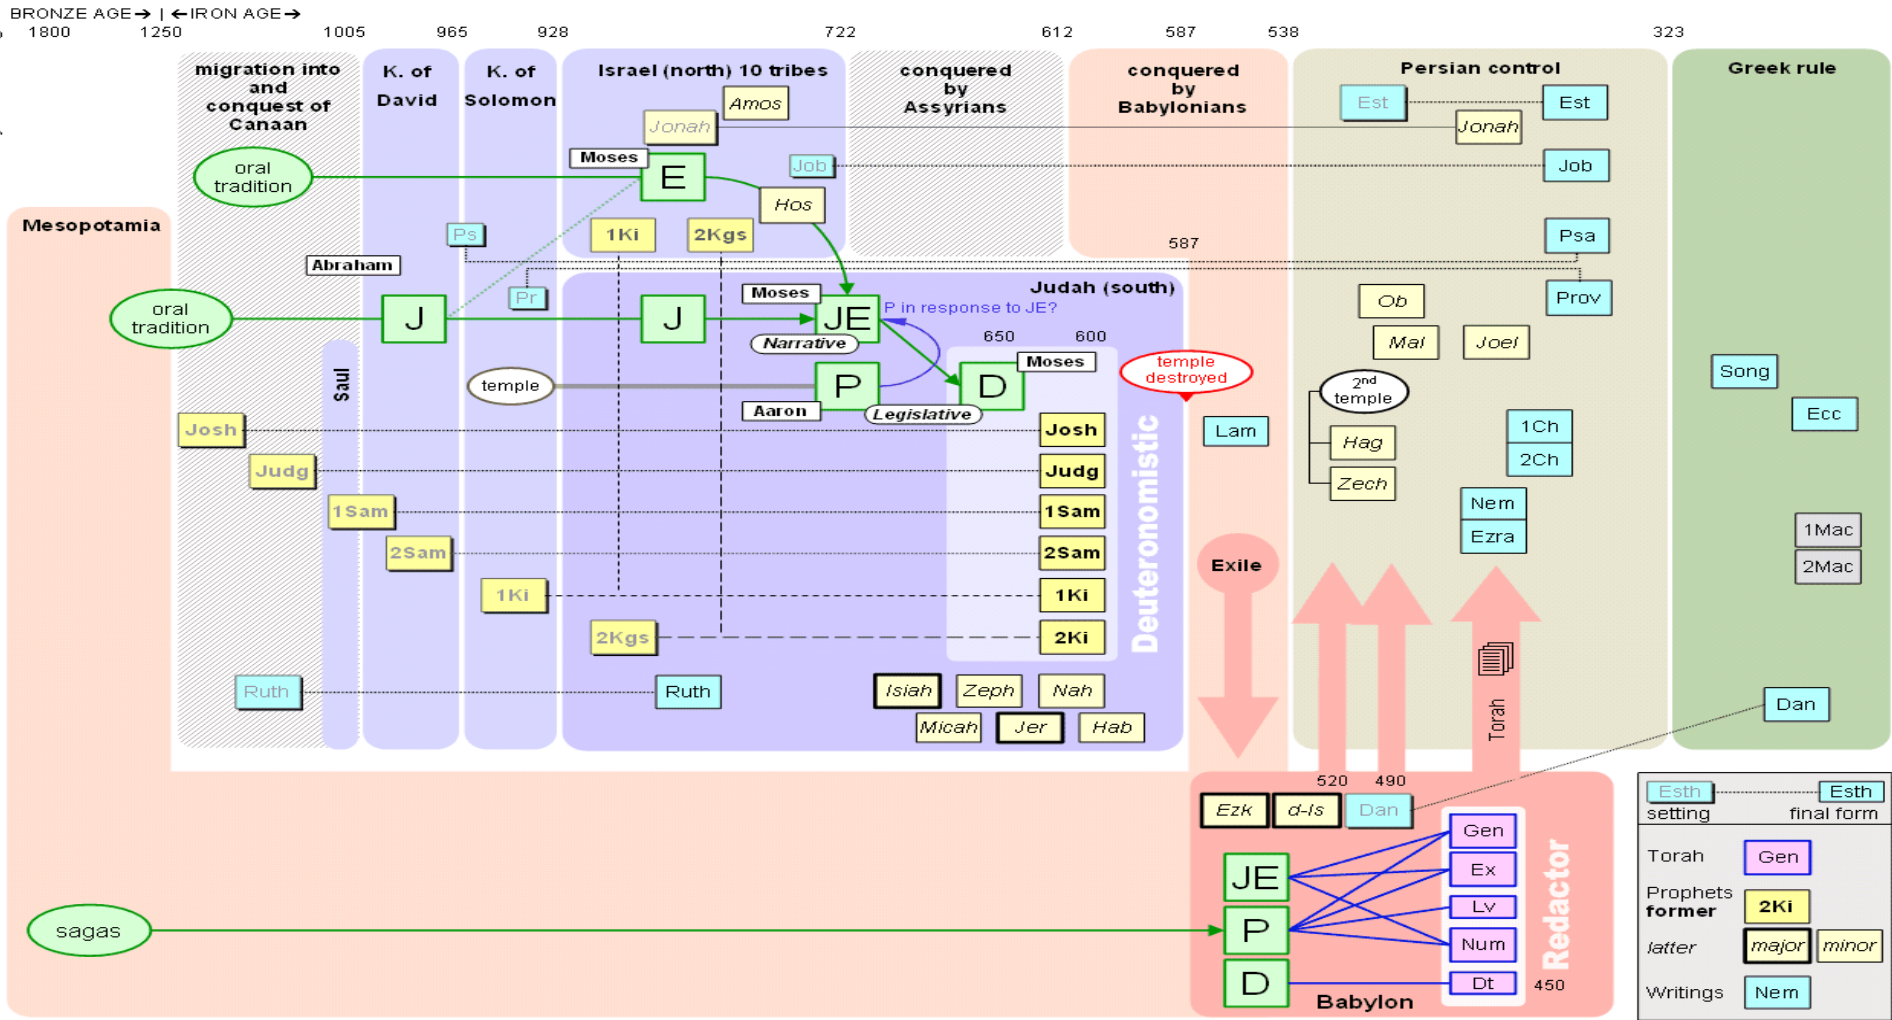

# Hebrew Bible sources timeline (Jewish Canon)

Setting	Final Form
Esth	Esth
Torah	Gen
Prophets	2Ki
former	major
latter	minor
Writings	Nem